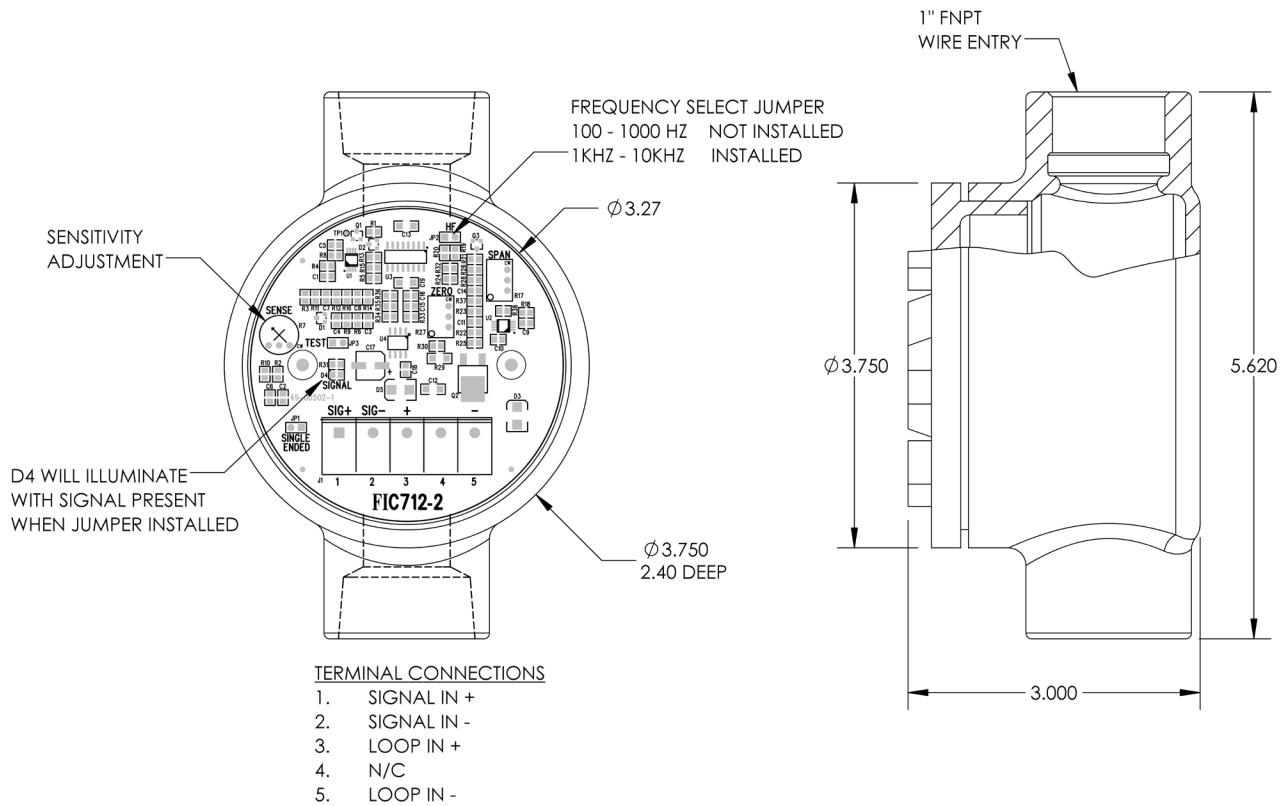

Loop Powered 2 Wire 4-20mA Transmitter

**PULSE SIGNAL
TRANSMITTER**

Turbines, Inc. is the leader in the design and manufacture of reliable and accurate turbine flow metering equipment, electronic monitors, and accessories. All products are engineered, manufactured, and calibrated using premium quality materials by skilled tradesman with state-of-the-art equipment.

The **FIC712-2 Loop Powered 2 Wire 4-20mA Transmitter** is designed to linearly convert a frequency input to an equivalent 4-20mA current output. When it incorporates with a turbine flowmeter a current representation proportional to flow is obtainable. Data transmission in a current format exhibits excellent noise immunity and the capability of long distance transmission.

FIC712-2 Features

Temperature	Operating -40° C to +85° C Storage -65° C to +125° C
Input Voltage	Minimum = 7 VDC + (20mA X RL) Maximum = 28 VDC + (4mA X RL) Protected against polarity reversal
Signal Input	Frequency 0-10 KHz Amplitude 50 mV – 35 V sine or square wave Sensitivity field adjustable Impedance 50K ohms
Analog Output	4mA @ 0 Hz, 20mA @ desired full-scale frequency Full scale range -- 100 Hz-10 KHz selectable Response time -- 95% of change in 1 second Linearity -- .3% F/S Tempco -- < 2% of reading over entire temperature range
Features	Built in test Individual LED indicators for power and signal Mounts directly on flowmeter
Enclosure	FM Approved, CSA Certified Class I Groups B, C, D Class II Groups E, F, G Weight 1.7 lbs.